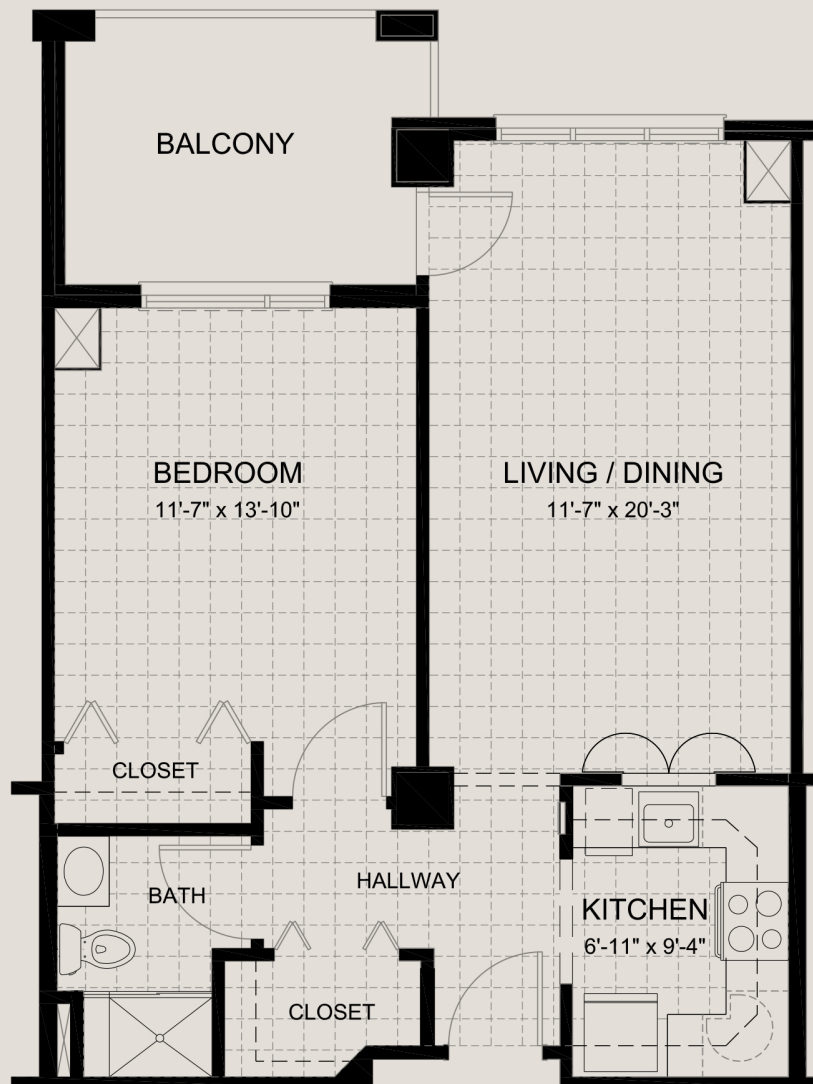

SOUTHMINSTER

One Bedroom | One Bath
APARTMENT

Total Architectural SF: 675

Living Area SF: 635

SCALE: 1/4" = 1'0"

Square footage estimates are approximate.